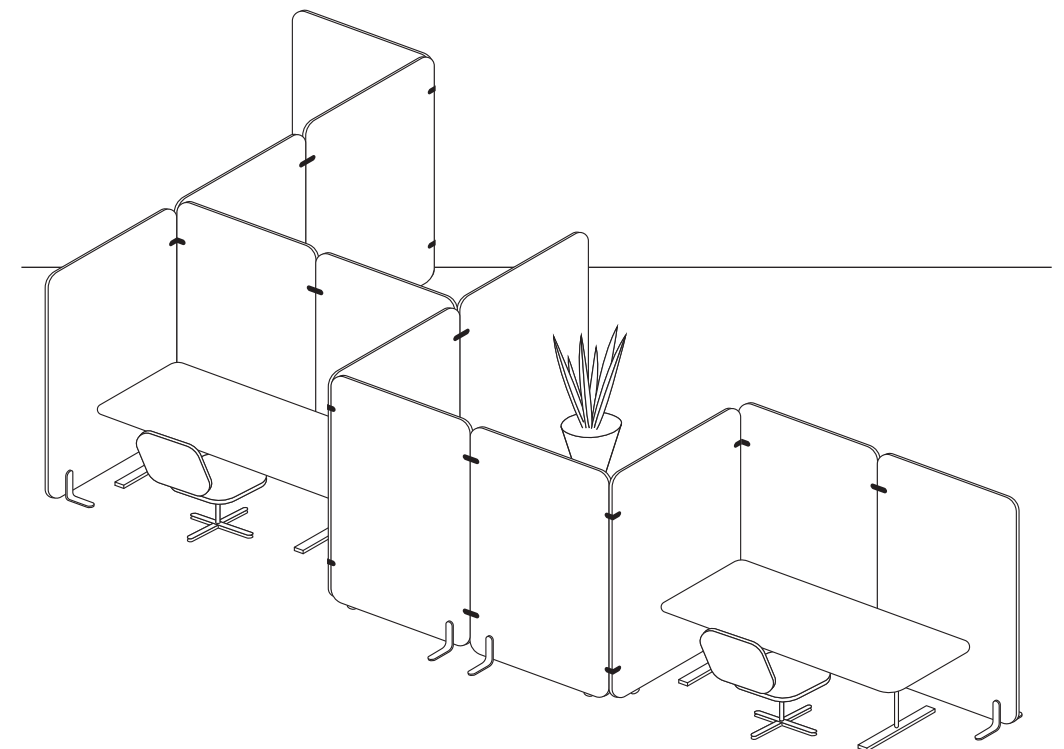

Universal solution for sound **absorption** and **attenuation**.

Example of Wall screens configurations