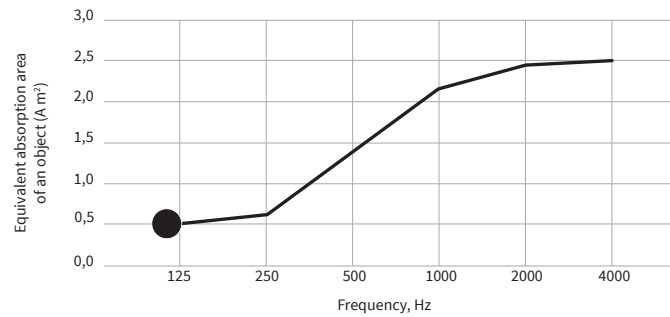

- - Wall 1000x1600mm (Basotect foam)

Wall's primary function, sound attenuation, has been certified according to EN ISO 10053. The results are extraordinary, with average sound attenuation of **15db**. On top of that, Wall is certified as a very good sound absorber according to EN ISO 354. Both results make it one of the best products on the market combining sound attenuation and sound absorption properties.