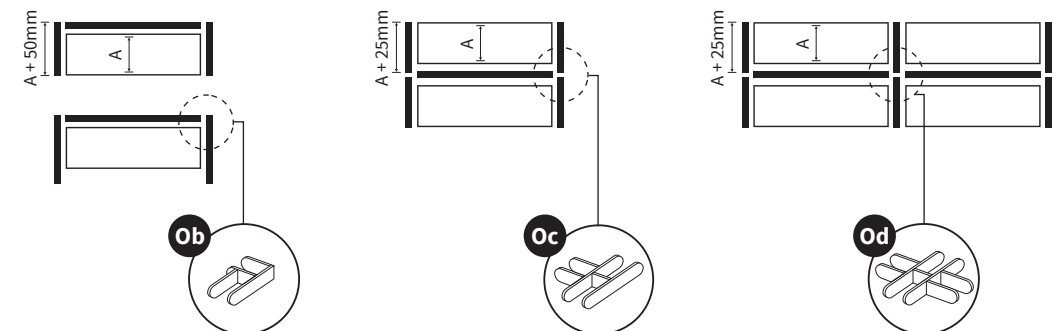

HUSH

Type

01

Standing

Size
W x H [mm]

600 x 1200/1400/1600/1800
625 x 1200/1400/1600/1800
650 x 1200/1400/1600/1800
700 x 1200/1400/1600/1800
725 x 1200/1400/1600/1800
750 x 1200/1400/1600/1800
800 x 1200/1400/1600/1800
825 x 1200/1400/1600/1800
850 x 1200/1400/1600/1800
1000 x 1200/1400/1600/1800
1200 x 1200/1400/1600/1800

Thickness [mm]

50mm

Fixing systems
and metal
connectors

Na

Leg

Nb

Foot

Oa

Line

Ob

90°

Oc

Triple

Od

Quadruple

Systems **Na**, **Oa**, **Ob**, **Oc**, **Od** available in: white (1), black (2), silver (3). **Nb** available in: silver.

Fabrics

Available in all our standard fabrics (details on p. 46 or www.hushdesign.pl).

Order example

WALL - 01 - 800x1600 - Na2 - SY6
WALL - 01 - 725x1400 - Nb - SN14