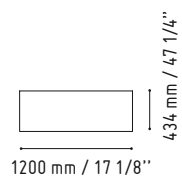

LINEA

It is detail that makes a good design.

Little elements adding character and the quality of materials they are made of.
Front and top elements are made of glass, while the corners are decorated with noble stainless steel.

A2Z06