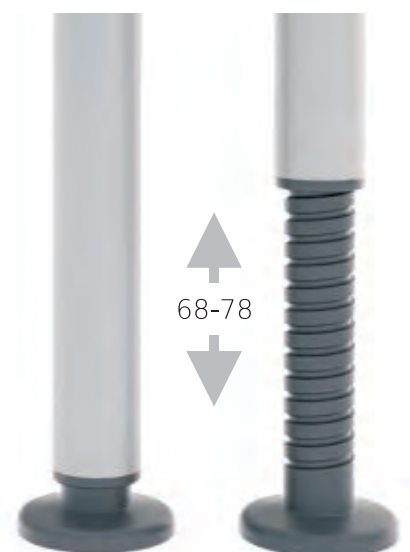

Simple, lightweight and modern construction designed according to the world's current trends of industrial design. 28 mm thick desktops available in various shapes. Desks, extensions, conference tables available in a wide range of colours. Continuous height adjustability within 68-78 cm (screwable foot)