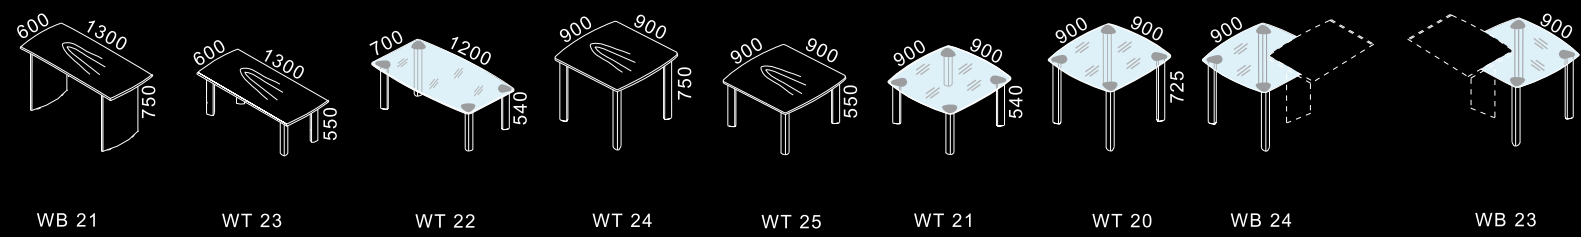

new life of comfort

a style
that puts at ease

well organization

- | Net boxes
Cable outlets
- | Horizontal cable tray
- | Vertical cable channel
- | GD 18
- | DD 0_
- | UW 02
- | WD 01
- | DD 2_
- | DD 91
- | GD 15

wide range of solutions

- | Net boxes
Cable outlets
- | Horizontal cable tray
- | Vertical cable channel
- | GD 18 
- | DD 0_ 
- | UW 02 
- | WD 01 
- | DD 2_ 
- | GD 15 
- | DD 91 

stylish form

harmonious line