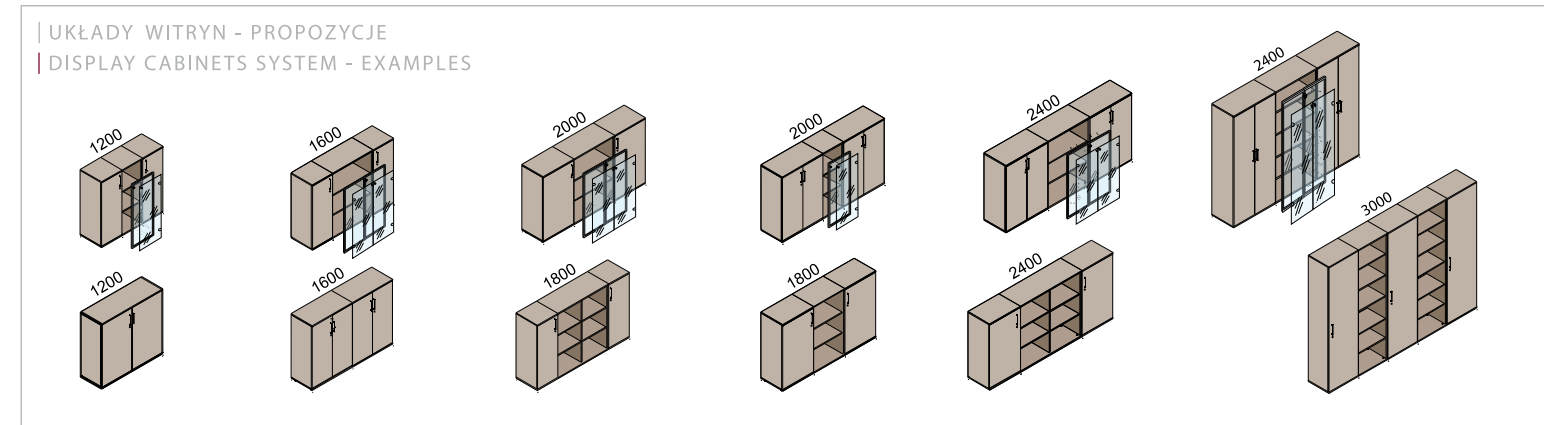

Uchwyty | Handles

Nogi Wing metalowe | Wing metal feet

Uchwyty | Handles

Wieszak | Pull-out clothes rail

Typ "Z" | Type "Z"

Typ "P" | Type "P"

Blat płytowy 3W | Melamine top 3W

Blat płytowy 25 mm | Melamine top 25 mm

Blat płytowy 18 mm | Melamine top 18 mm

Blat szklany | Glass top