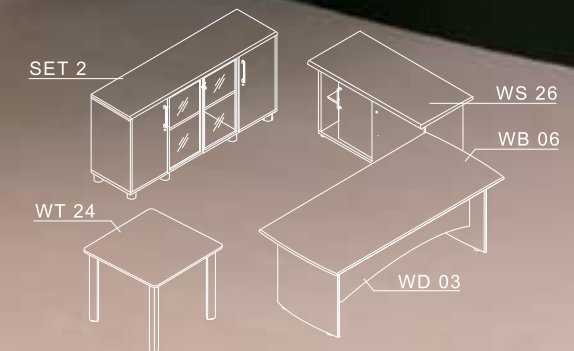

new life of comfort

a style
that puts at ease

well organization

- | Net boxes
Cable outlets
- | Horizontal cable tray
- | Vertical cable channel
- | GD 18
- | DD 0_
- | UW 02
- | WD 01
- | DD 2_
- | DD 91
- | GD 15

wide range of solutions

- | Net boxes
Cable outlets
- | Horizontal cable tray
- | Vertical cable channel
- | GD 18 
- | DD 0_ 
- | UW 02 
- | WD 01 
- | DD 2_ 
- | GD 15 
- | DD 91 

stylish form

harmonious line