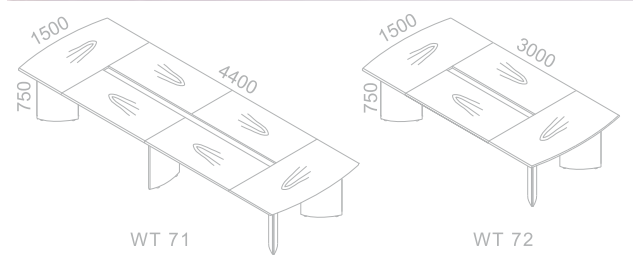

new life of comfort

a style
that puts at ease

well organization

- | Net boxes
Cable outlets
- | Horizontal cable tray
- | Vertical cable channel
- | GD 18
- | DD 0_
- | UW 02
- | WD 01
- | DD 2_
- | DD 91
- | GD 15

wide range of solutions

- | Net boxes
Cable outlets
- | Horizontal cable tray
- | Vertical cable channel
- | GD 18 
- | DD 0_ 
- | UW 02 
- | WD 01 
- | DD 2_ 
- | GD 15 
- | DD 91 

stylish form

harmonious line