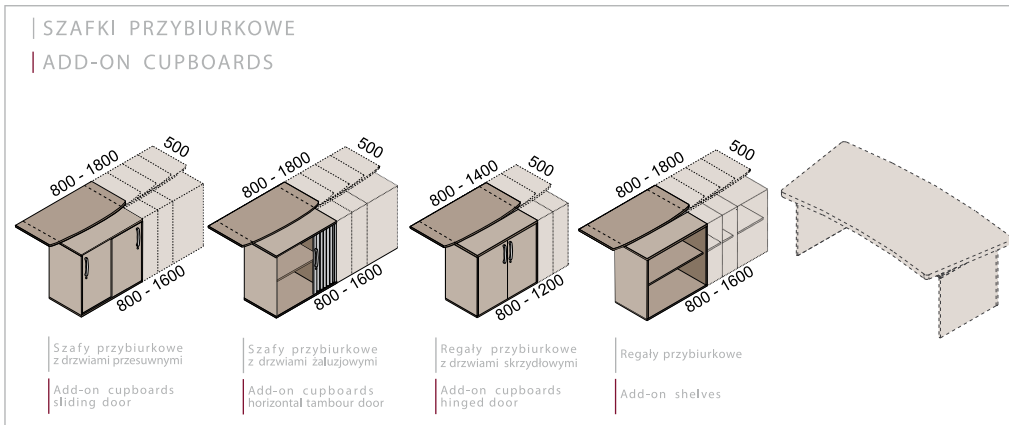

Uchwyty | Handles

Nogi Wing metalowe | Wing metal feet

Uchwyty | Handles

Wieszak | Pull-out clothes rail

Typ "Z" | Type "Z"

Typ "P" | Type "P"

Blat płytowy 3W | Melamine top 3W

Blat płytowy 25 mm | Melamine top 25 mm

Blat płytowy 18 mm | Melamine top 18 mm

Blat szklany | Glass top